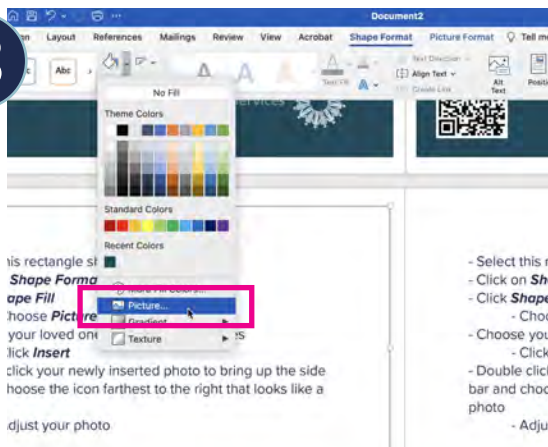

DONOR SABBATH TEMPLATE INSTRUCTIONS

1

- Select the rectangle shape
- Click on **Shape Format**

2

- Click **Shape Fill**

3

- Click **Picture...**

4

- Choose your loved one's photo from your files
- Click **Insert**

5

- Double click your newly inserted photo to bring up the side bar and choose the icon farthest to the right that looks like a photo
- Adjust your photo