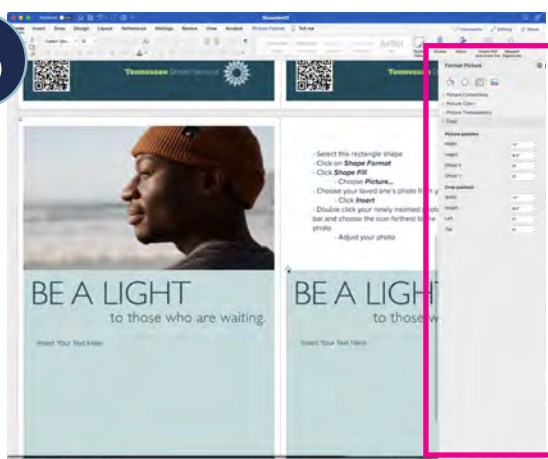

DONOR SABBATH TEMPLATE INSTRUCTIONS

1

- Select the rectangle shape
- Click on **Shape Format**

2

- Click **Shape Fill**

3

- Click **Picture...**

4

- Choose your loved one's photo from your files
- Click **Insert**

5

- Double click your newly inserted photo to bring up the side bar and choose the icon farthest to the right that looks like a photo
- Adjust your photo