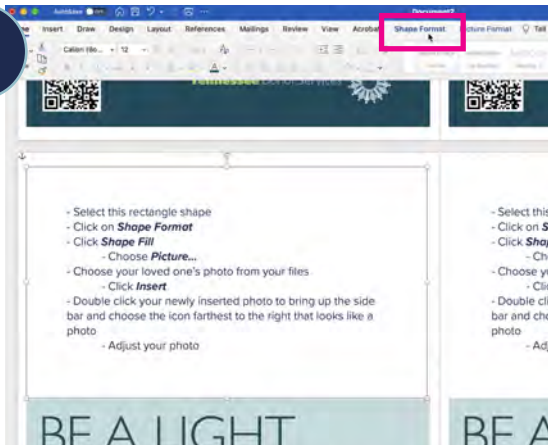

DONOR SABBATH TEMPLATE INSTRUCTIONS

1

- Select the rectangle shape
- Click on **Shape Format**

2

- Click **Shape Fill**

3

- Click **Picture...**

4

- Choose your loved one's photo from your files
- Click **Insert**

5

- Double click your newly inserted photo to bring up the side bar and choose the icon farthest to the right that looks like a photo
- Adjust your photo