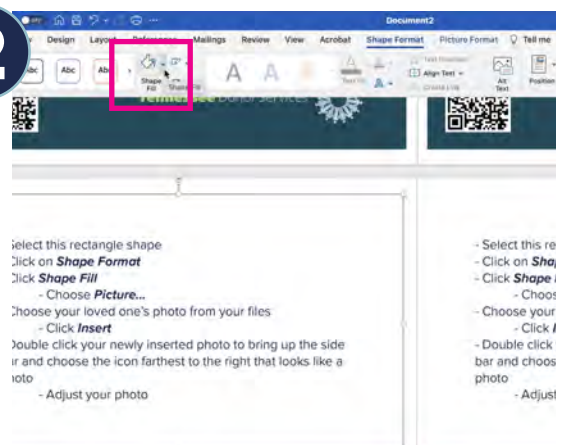

DONOR SABBATH TEMPLATE INSTRUCTIONS

1

- Select the rectangle shape
- Click on **Shape Format**

2

- Click **Shape Fill**

3

- Click **Picture...**

4

- Choose your loved one's photo from your files
- Click **Insert**

5

- Double click your newly inserted photo to bring up the side bar and choose the icon farthest to the right that looks like a photo
- Adjust your photo